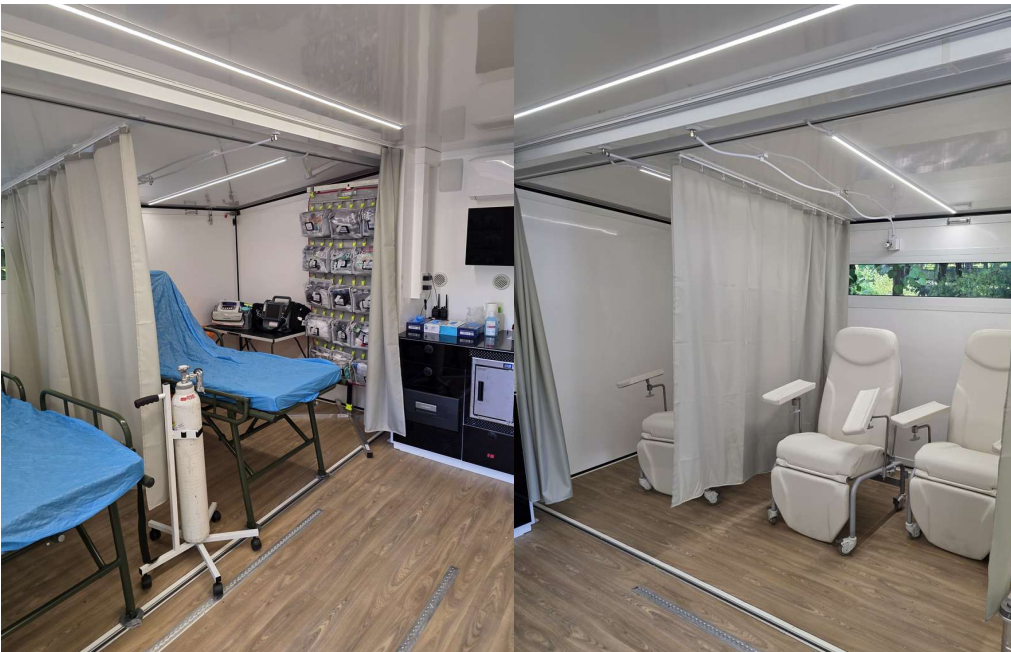

Creating mobile spaces for aid professionals

Rolling Unit

by MARU

See you at 🖐️
MAIN OUTDOOR AREA STAND F81

www.rollingunit.com

Samariterbund Wien uses Rolling Unit as first aid trailer

- Used to give first aid at **mass events**
- Fully equipped for **on-site assistance**
- Comes with **custom medical equipment**
- **One-person** set-up
- Mountable on a **truck**

Key features: Operational readiness

Your model will be designed, modified and equipped exactly as needed.

How it moves

- Comes with or without trailer/truck
- Mountable on any trailer/truck

How it works

- Available in L and XL size
- Easy setup: 1 person = 8 min
- Expands up to 33m²
- Retains min 10m² space on road
- Works in -40° to +50° degrees

Guarantees and maintenance available

Mobile hub that sets up in minutes

Rolling Unit offers solutions to first aid missions that need their workspace to **easily change location** and **offer a fully equipped space**.